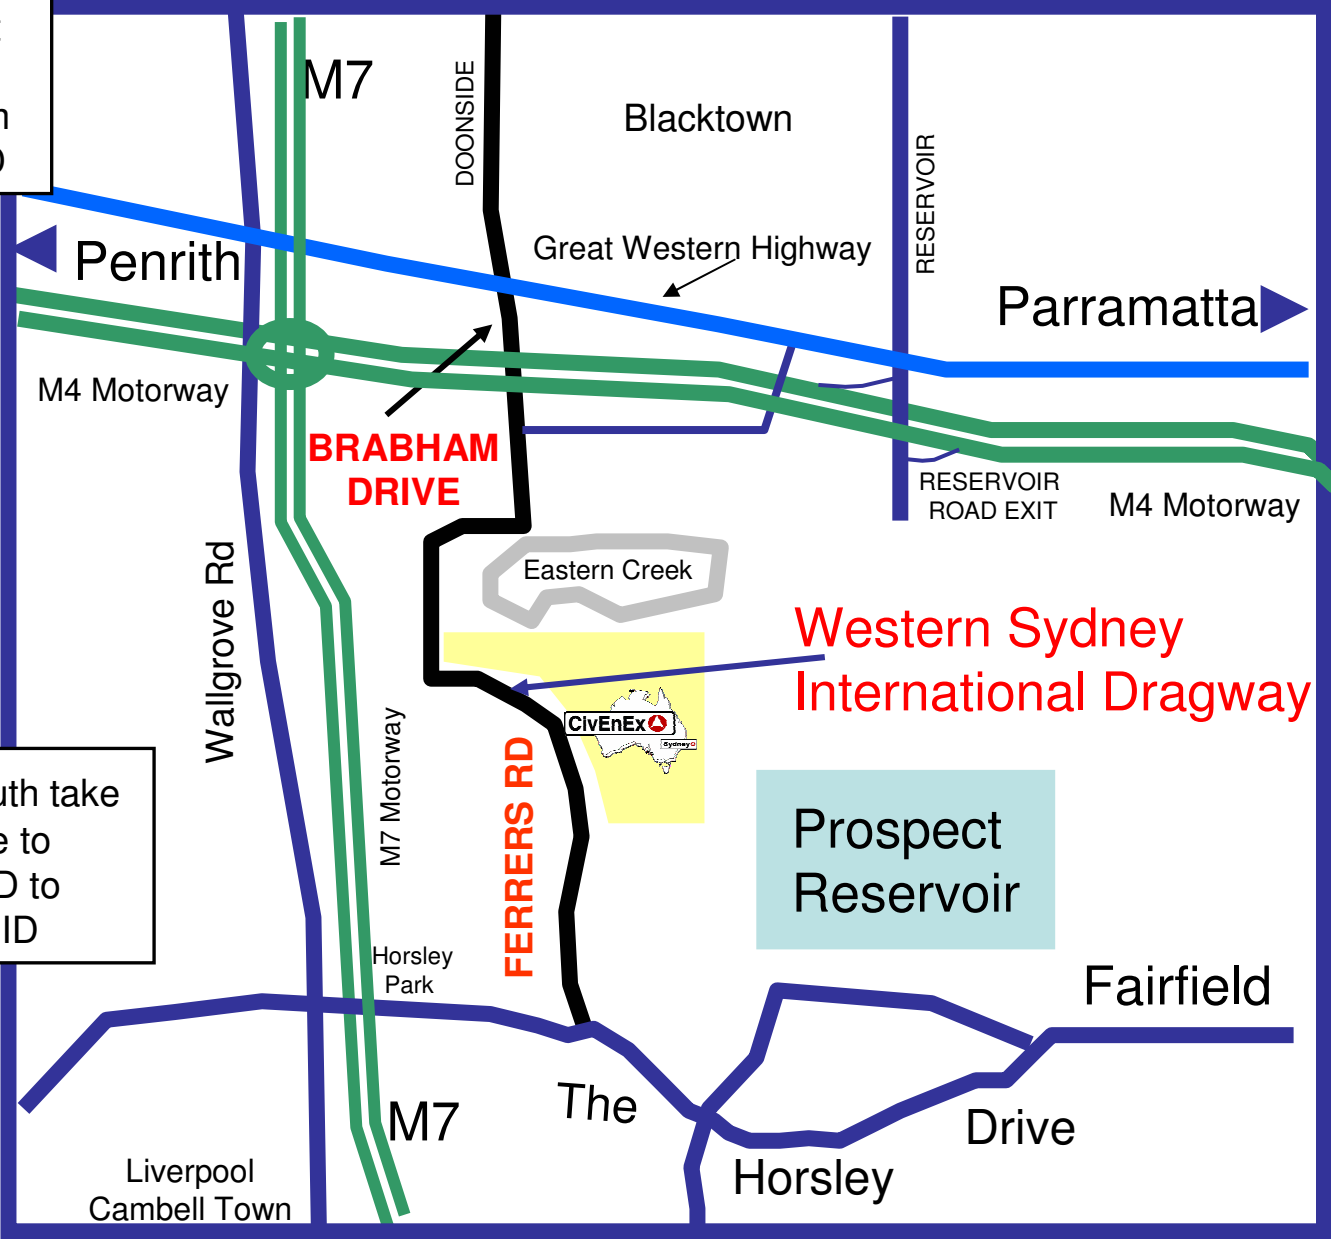

M4: East or West
take Reservoir Rd Exit
to Great Western
Highway then Brabham
Drive to Gate 7 WSID

M7: From South take
Horsley Drive to
FERRERS RD to
Gate 7 WSID

**Western Sydney
International Dragway**

Prospect
Reservoir

Fairfield

Liverpool
Cambell Town

The
Horsley
Drive

Blacktown

Penrith

Parramatta

M7

DOONSIDE

Great Western Highway

RESERVOIR

M4 Motorway

**BRABHAM
DRIVE**

RESERVOIR
ROAD EXIT M4 Motorway

Eastern Creek

CivEnEx
Sydney

Wallgrove Rd

M7 Motorway

FERRERS RD

Horsley
Park

M7